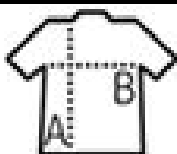

PODIUM

11317

WOMEN'S POLO SHIRT

Quality

210 PIQUÉ
 100% combed Ringspun cotton
 Rib collar
 Reinforcing tape on neck

Style

FEMININE
 Long sleeves
 4 tone on tone buttons
 Fitted cut
 Side slits
 Cut and sewn

Size	S	M	L	XL
------	---	---	---	----

58/42

60/45

62/48

64/51

PACKING

5

50